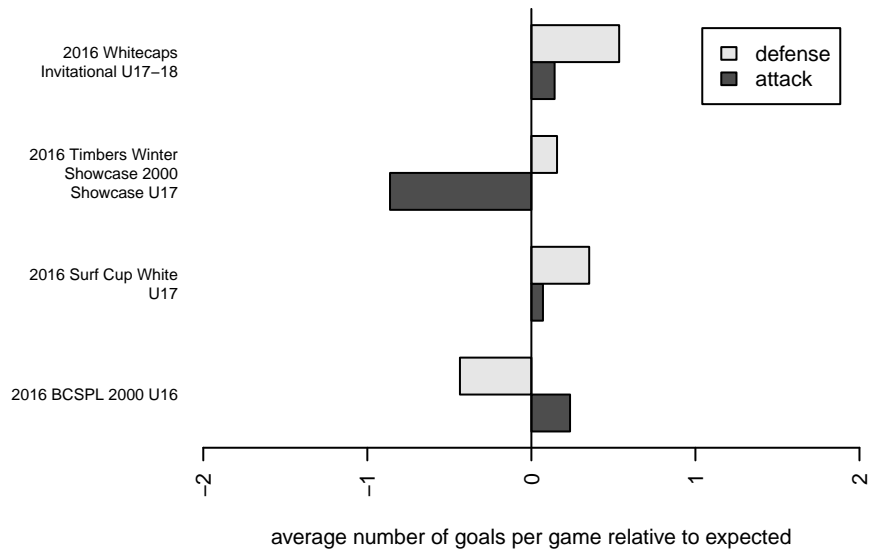

Fusion FC B00

Fusion FC
 , BC
 B00 total strength=1928
 attack=44.49 defense=55.81
 fall league = BCSPL 2000 U16

alt names used:
 FUSION 2000 BOYS (CND)
 FUSION FC 2000 BOYS (CND)
 Fusion FC

Venues played:
 2016 Surf Cup White U17
 2016 BCSPL 2000 U16
 2016 Timbers Winter Showcase 2000 Showcas
 2016 Whitecaps Invitational U17-18

Fusion FC B00
 Dots are actual minus expected GF (blue circles) and GA (red triangles).
 Blue line is smoothed change in attack strength. Red is smoothed change in defense strength.

**attack and defense variance (black dot)
relative to other teams
and top 10 in region**

**attack and defense rating
relative to others at age
and all opponents in last 13 months**

**attack and defense rating
relative to others at age
and all opponents in last 13 months**

Performance relative to 13 month average

Performance relative to 13 month average

Distribution of opponents
 Red = Lose zone, Blue = Win zone, Green = Even
 Black line separates win/lose zones

lot. A=Neither has attack advantage, B=Opponent has both attack and defense advantage, C=Opponent has both attack and defense disadvantage, D=Both have